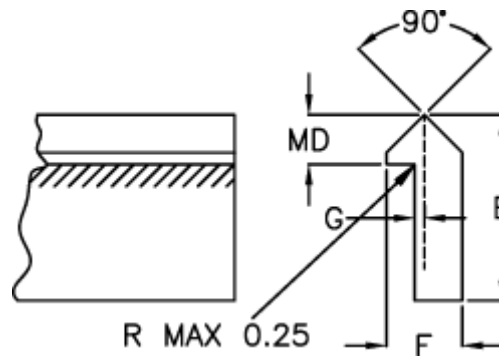

# Data Sheet

Article number: 055043500

Description: Single edge track T4 3500mm

## Measures

---

E = 26.97

F = 11.09

G = 2.36

Kg/m = 1.630

MD(T) = 7.92